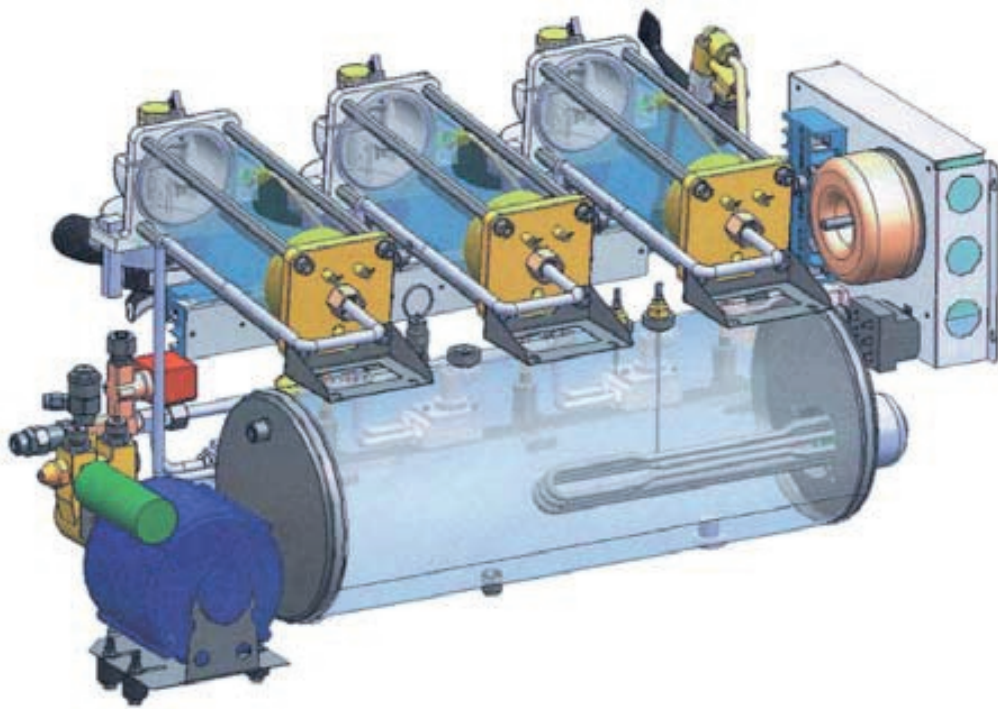

• DIMENSIONS:

W: 787mm

D: 610mm

H: 584mm

UNIC

HUMMINGBIRD COFFEE

UNIC STELLA

TRANSFORM YOUR
ESPRESSO WITH
THERMALINK NETWORK®
TECHNOLOGY.