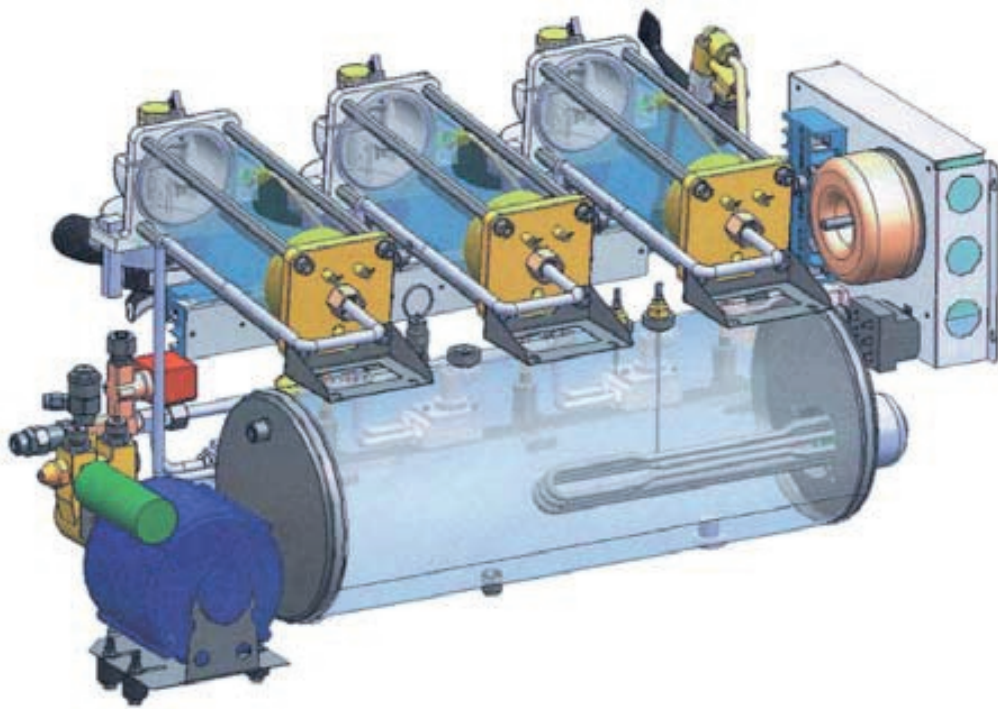

• **DIMENSIONS:**

W: 991mm

D: 610mm

H: 584mm

UNIC

HUMMINGBIRD COFFEE

UNIC STELLA

TRANSFORM YOUR
ESPRESSO WITH
THERMALINK NETWORK®
TECHNOLOGY.